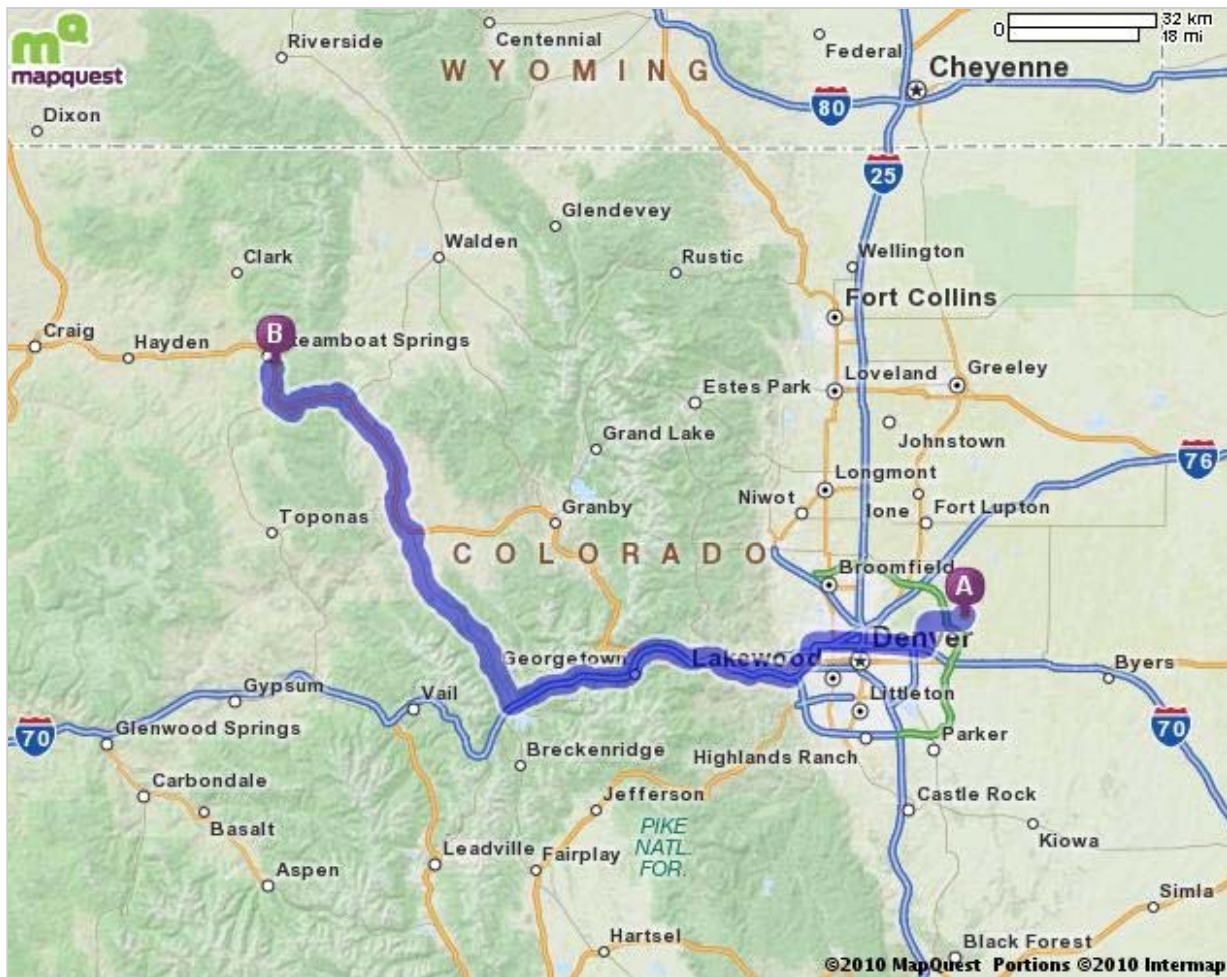

12. 2200 VILLAGE INN CT.

go 0.0 mi
total 179.1 mi

Bridgestone Winter Driving Sch - (970) 879-6104
2200 Village Inn Ct, Steamboat Spgs, CO 80487

Total Travel Estimate : 179.06 miles - about 3 hours 20 minutes

Route Map [Hide](#)

[All rights reserved. Use subject to License/Copyright](#) | [Map Legend](#)

Directions and maps are informational only. We make no warranties on the accuracy of their content, road conditions or route usability or expeditiousness. You assume all risk of use. MapQuest and its suppliers shall not be liable to you for any loss or delay resulting from your use of MapQuest. Your use of MapQuest means you agree to our [Terms of Use](#)